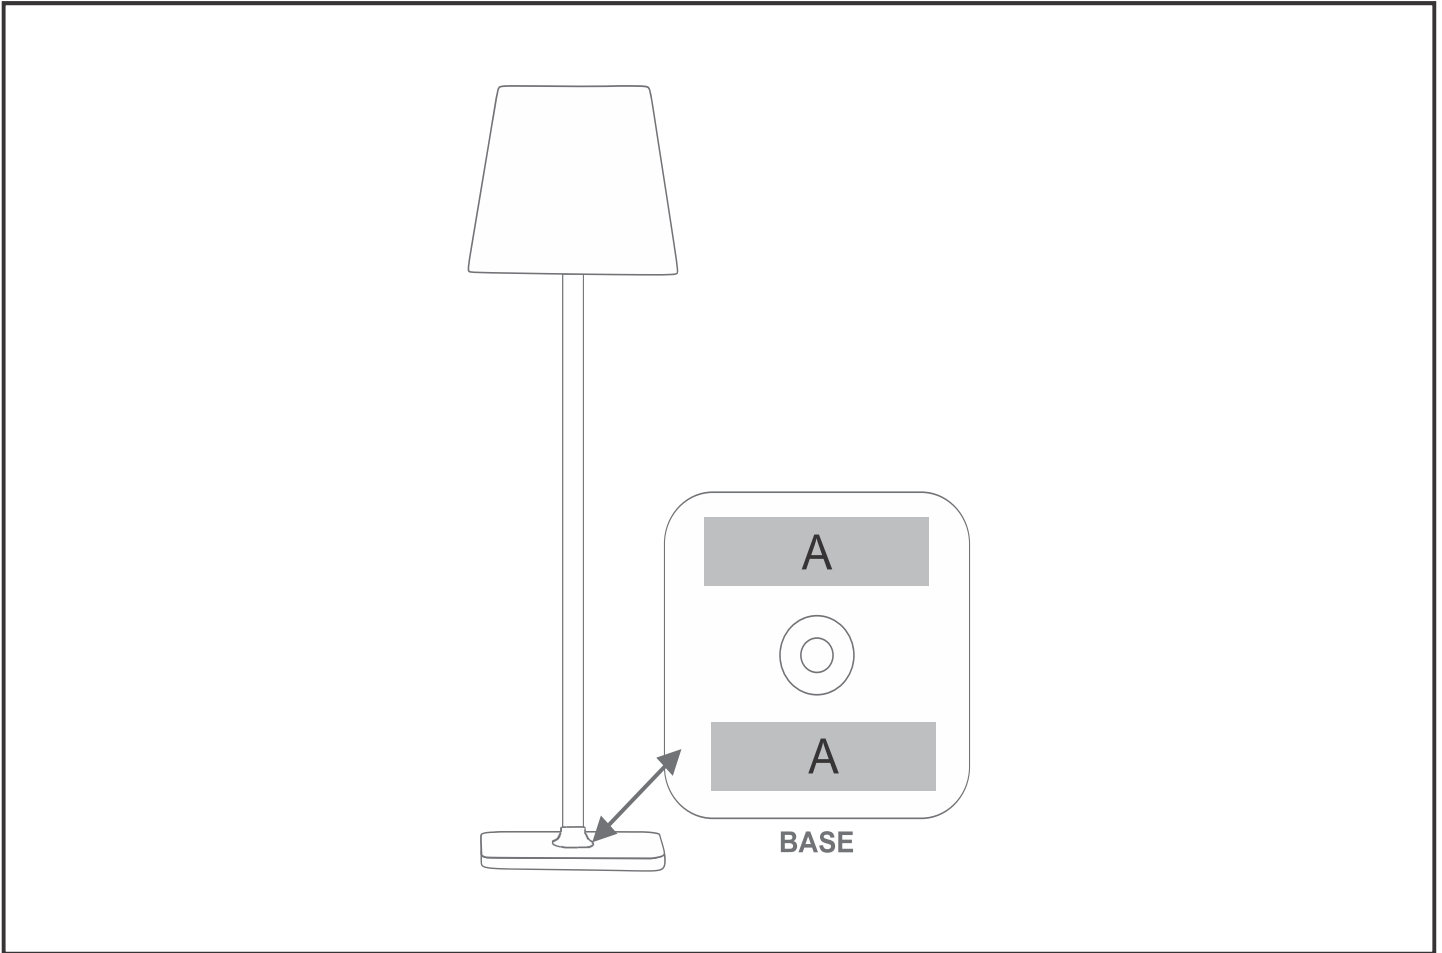

MT-SC-480-B

Swiss Cougar Birmingham LED Touch Lamp

Need to know:

- Includes 1-Position Laser Engraving (setup fees apply)

- **Laser Colour:** Tonal

Branding Options:

Position	Branding Method (Branding Code)	No. of Colours	Dimension
A	Laser Engraving (LB)	N/A	70mm wide x 20mm high